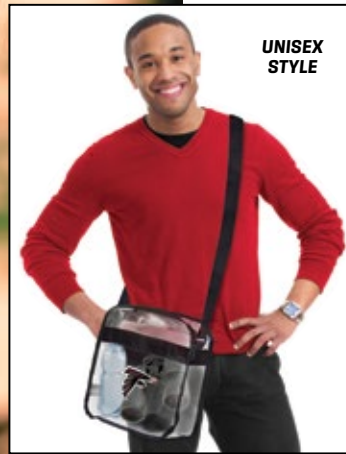

CLEAR CARRYALL CROSSBODY

SKU - X01309

100% PVC, 100% Polyester Trim And Strap
Comes With Detachable Wristlet
Zipper Closure
Adjustable 48" Strap
Can Be Worn Crossbody Or Over Shoulder
Complies With Most Stadium Policies
L 11.5" X W 5.5" X H 11.5"