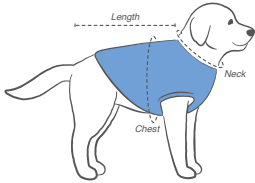

PET PARKA PUFF VEST

SKU - X20192

100% Polyester
Large Full Color Team Logo
High Quality Soft Fleece Lining
Reflective Safety Panel
Velcro Closure On Front
8 Fashion Colors
Packaged On Header Card Hanger
Sizes XS - XL

Pet Parka Puff Vest
Size Chart

Size	Neck	Chest	Length
XS	11"	14"	12"
Small	13"	17"	13.5"
Medium	14"	18"	15"
Large	15"	20"	17.5"
XL	17"	23"	19.5"

When in doubt, go up a size.