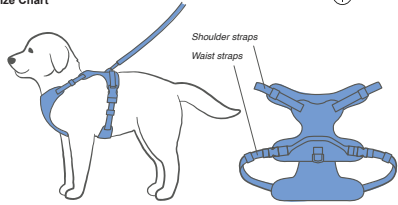

Front Clip Pet Harness
Size Chart