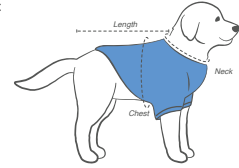

Premium Pet Jersey  
Size Chart

LITTLE EARTH

Size	Neck	Chest	Length	Weight
XS	10"	16"	10"	Up to 8 lbs
Small	12"	20"	11"	Up to 15 lbs
Medium	14"	24"	15"	Up to 25 lbs
Large	16"	27"	18"	Up to 40 lbs
XL	18"	32"	21"	Up to 55 lbs