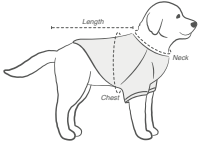

## TEAM CODES 30

Valor Stretch Pet Jersey  
Size Chart

Size	Neck	Chest	Length	Weight
XS	9"	10"-13"	8"	Up to 8 lbs
Small	11"	13"-15"	9"	Up to 15 lbs
Medium	13"	15"-20"	12"	Up to 25 lbs
Large	14"	20"-25"	15"	Up to 40 lbs
XL	16"	25"-30"	19"	Up to 55 lbs
Big Dog	22"-26"	32"-38"	24"-38"	60-200 lbs