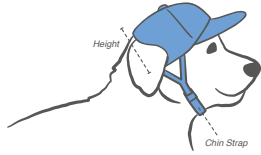

Pet Baseball Hat
Size Chart