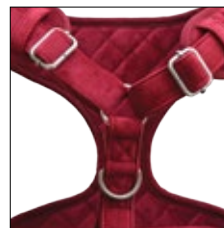

Size	Shoulder Straps	Waist Straps
XS	21"-24"	14"-19"
Small	23"-25"	15"-20"
Medium	24"-30"	19"-25"
Large	28"-33"	22"-33"
XL	32"-37"	25"-38"

When in doubt, go up a size.

**NEW!**

**AVAILABLE COLORS**

**NICKEL-PLATED  
HARDWARE**