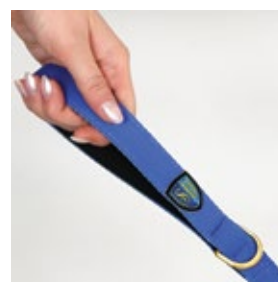

DELUXE HALFTIME PET LEAD

SKU	D20165-HT

- Gold-plated hardware
- Dye-sublimated Halftime print
- 100% polyester
- Sizes: 3/4" X 60" & 1" x 60"