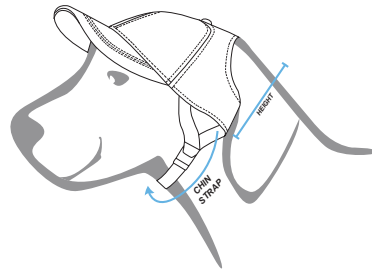

NEW

Can also be worn on the back

DELUXE CLASSIC SNOOP PET BASEBALL HAT

SKU | D20139-SD

- Embroidered Snoop Dogg logo on front
- Holes for your pet's ears
- Adjustable neck strap
- Snoop's braids included!
- Sizes: XS - XL

SIZE	HEIGHT	CHIN STRAP
X Small	2"	14"-16"
Small	3"	15"-17"
Medium	3"	17"-20"
Large	5"	17"-22"
X Large	5"	18"-23"

When in doubt, go up a size.

Holes for ears

DELUXE HALFTIME PET BASEBALL HAT

SKU | D20139-HT