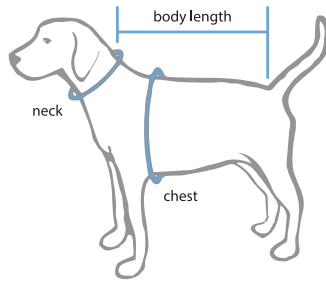

SIZE	NECK	CHEST	LENGTH
Extra Small	8.5"	11"	9.5"
Small	9.5"	14.5"	10.75"
Medium	11.5"	17.5"	14.75"
Large	12"	19.5"	16"
Extra Large	14"	23"	19.5"

When in doubt, go up a size.

Back

Front

DELUXE HALFTIME PET PJs