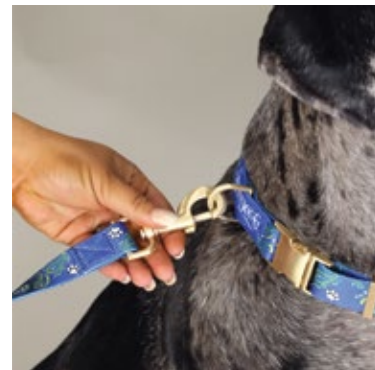

DELUXE HALFTIME PET COLLAR

SKU	D20164-HT

- Gold-plated hardware
- Dye-sublimated Halftime print
- 100% polyester
- Sizes: S - L, 3/4" & 1"