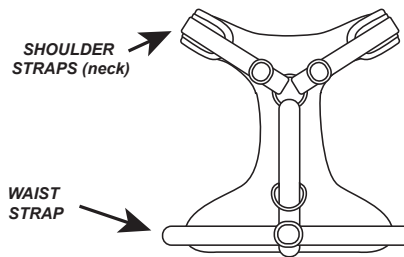

SKU	D20184-SD
-----	-----------

- Durable polyester flying disc
- Dye-sublimated print
- Sturdy rope to keep disc shape
- 9.5" x 9.5"

Pet Walk

DELUXE QUILTED PET HARNESS

SKU | D20188-SD

- Velvet Fabric
- Gold-Plated Hardware
- Micromold Shield
- Size: XS-XL

**Matching Collar and Lead Sold Separately*

SIZE	SHOULDER STRAPS (neck)		WAIST STRAP	
	MIN LENGTH	MAX LENGTH	MIN LENGTH	MAX LENGTH
X-SMALL	3"	4"	3"	7"
SMALL	4"	5"	5"	8"
MEDIUM	4"	7"	5"	8"
LARGE	4"	7"	5"	9"
X-LARGE	5"	9"	6"	9"