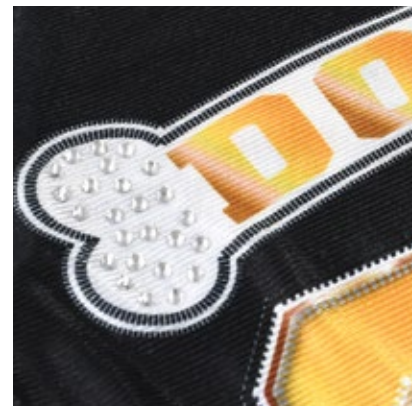

Crystal-studded nameplate