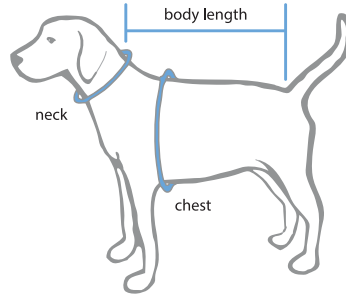

DELUXE LA NIGHTS PET T-SHIRT

SKU | D20171-LA

- . 100% polyester knit
- . Snoop and doberman graphic on back
- . Sizes: XS - XL

SIZE	NECK	CHEST	LENGTH
Extra Small	10"	14"	9"
Small	12"	17"	9.5"
Medium	14"	21"	14"
Large	16"	25"	17.5"
Extra Large	18"	28"	21"

When in doubt, go up a size.