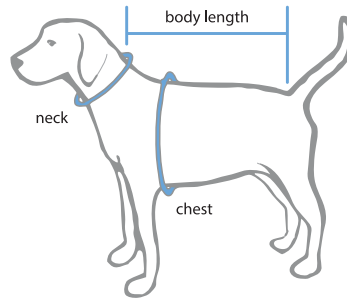

SIZE	NECK	CHEST	LENGTH	WEIGHT
Extra Small	9"	10"-13"	8"	Up to 8 lbs.
Small	11"	13"-15"	9"	Up to 15 lbs.
Medium	13"	15"-20"	12"	Up to 25 lbs.
Large	14"	20"-25"	15"	Up to 40 lbs.
Extra Large	16"	25"-30"	19"	Up to 55 lbs.
Big Dog	22"-26"	32"-38"	24"-30"	60 - 130 lbs.