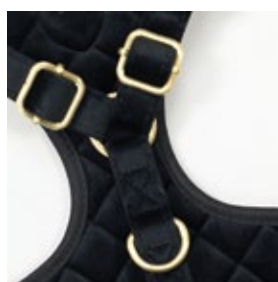

SKU	D20184-SD
-----	-----------

- Durable polyester flying disc
- Dye-sublimated print
- Sturdy rope to keep disc shape
- 9.5" x 9.5"

Pet Walk

DELUXE QUILTED PET HARNESS

SKU | D20188-SD

- Velvet Fabric
- Gold-Plated Hardware
- Micromold Shield
- Size: XS-XL

**Matching Collar and Lead Sold Separately*

SIZE	SHOULDER STRAPS (neck)		WAIST STRAP	
	MIN LENGTH	MAX LENGTH	MIN LENGTH	MAX LENGTH
X-SMALL	3"	4"	3"	7"
SMALL	4"	5"	5"	8"
MEDIUM	4"	7"	5"	8"
LARGE	4"	7"	5"	9"
X-LARGE	5"	9"	6"	9"