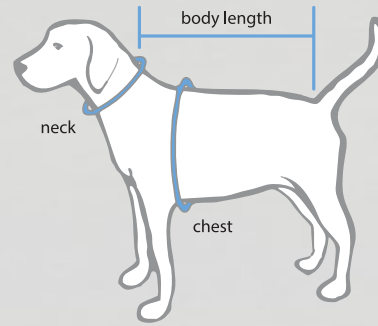

DELUXE PET HOODIES

SKU	D20141-CH
SKU	D20141-DB
SKU	D20141-PK
SKU	D20141-MB
SKU	D20141-LA

SIZE	NECK	CHEST	LENGTH	WEIGHT
Extra Small	12"	14"	12"	UP TO 8 LBS
Small	14"	17"	13.5"	UP TO 15 LBS
Medium	15"	18"	15"	UP TO 25 LBS
Large	16"	20"	17"	UP TO 40 LBS
Extra Large	18"	23"	19.5"	UP TO 55 LBS