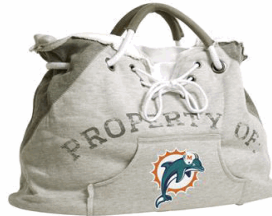

Available In 30 Days: 8

Available In 60 Days: 1,016

Available In 90 Days: 1,016

Hoodie Tote

Grey

SKU: 350401-DOLP-GREY

UPC: 686699104955

Available Now: 1

Available In 30 Days: 1

Available In 60 Days: 1

Available In 90 Days: 1

Hoodie Purse

Grey

SKU: 350404-DOLP-GREY-1

UPC: 686699534059

Available Now: 0